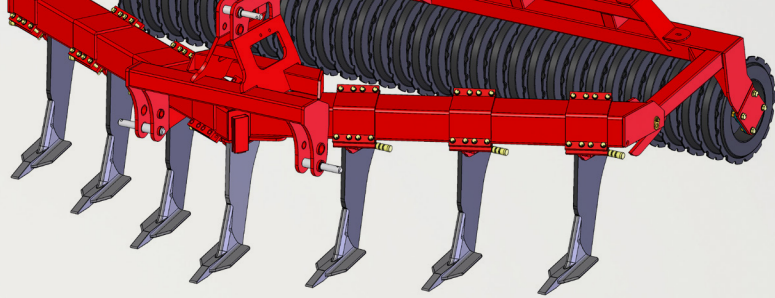

Legs & Points

Genuine replacement legs & points for HE-VA subsoilers

Subsoiler, Stealth, Evolution, Combi-Lift & Combi-Disc

HE-VA Legs & Points

SUBSOILER

All Shearbolt Models	Mounted Auto Reset Models	Trailed Folding Auto Reset Models
		
25mm Leg 66645000062	25mm Leg 66645000086	25mm Leg 66645001518

All Shearbolt Models	All Auto Reset Models
	
15mm Stealth LD Leg 66645001447	15mm Stealth LD Leg 66645001457

120mm Point 66645000043
200mm Point* 66645000044
350mm Point 66645000063

200mm Point Tungsten nose 66645000044T
LH/RH 200mm Wings 661240899 / 661240900
LH/RH 350mm Wings 661241051 / 661241052

120mm Stealth LD Point Tungsten nose

- High quality carbon cast steel providing impact resistance with durability
- Chamfered shin reducing soil burst
- Rear convex skirt increasing leg protection and working life
- Single bolt fixing for reduced downtime and protected by the wing design
- Specific wing angle provides exacting lift and shatter without boiling
- High density Tungsten Carbide maintaining a perfect cutting angle at the point