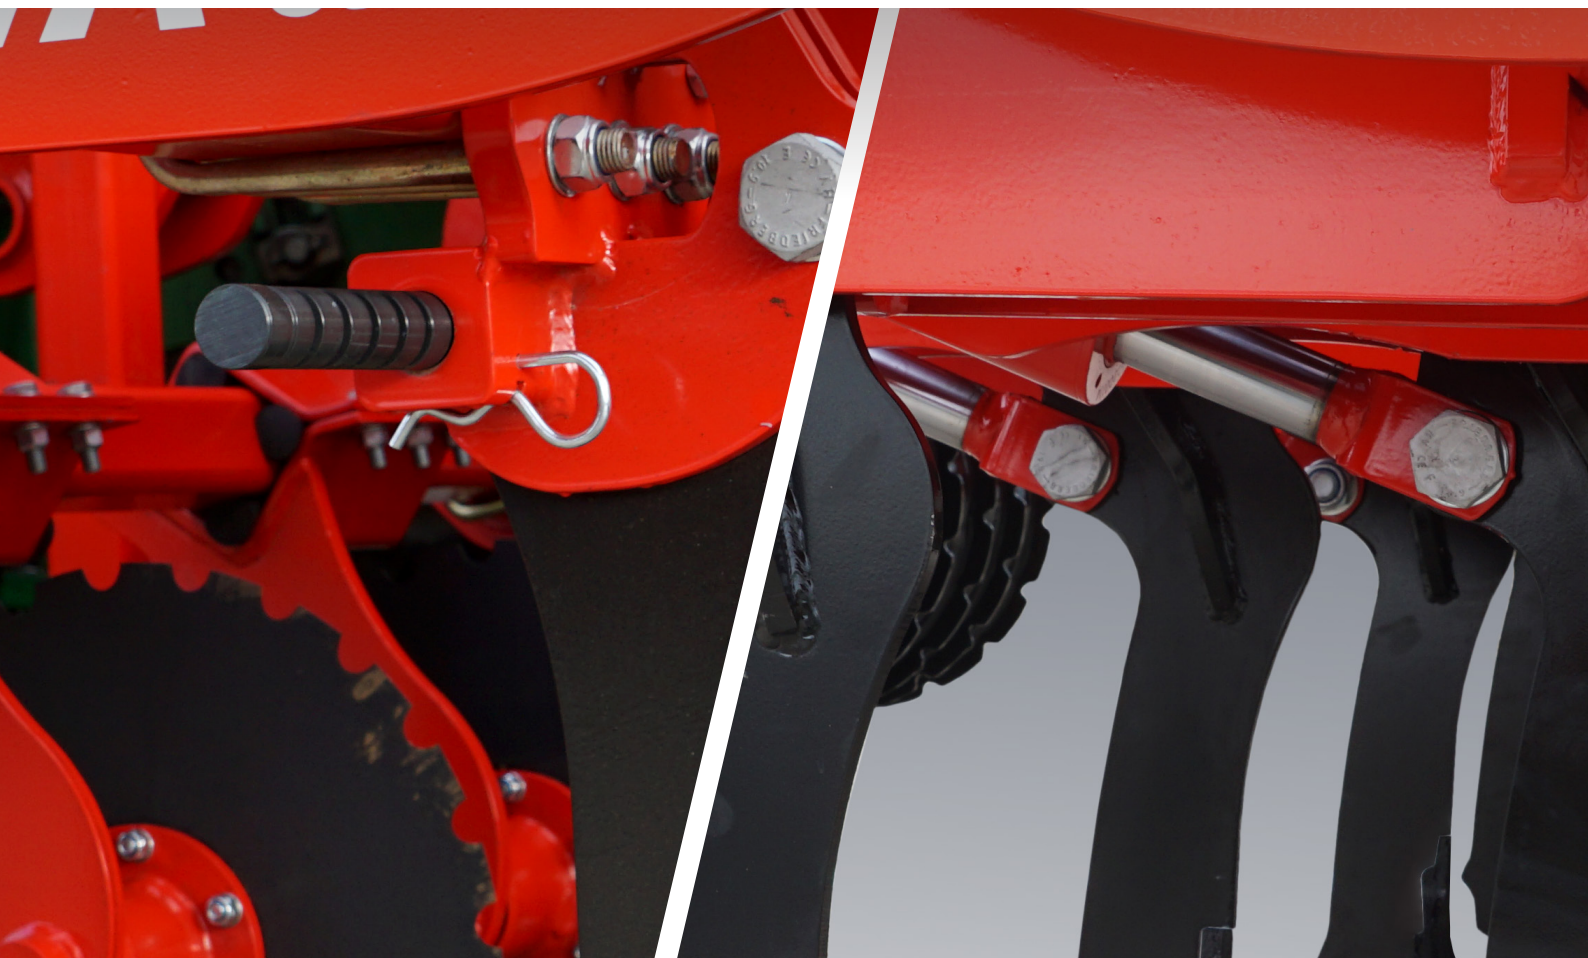

Legs & Points

Genuine replacement legs & points for HE-VA subsoilers

Subsoiler, Stealth, Evolution, Combi-Lift & Combi-Disc

HE-VA Legs & Points

SUBSOILER

All Shearbolt Models	Mounted Auto Reset Models	Trailed Folding Auto Reset Models
		
25mm Leg 66645000062	25mm Leg 66645000086	25mm Leg 66645001518

All Shearbolt Models	All Auto Reset Models
	
15mm Stealth LD Leg 66645001447	15mm Stealth LD Leg 66645001457

120mm Point 66645000043
200mm Point* 66645000044
350mm Point 66645000063

200mm Point Tungsten nose 66645000044T
LH/RH 200mm Wings 661240899 / 661240900
LH/RH 350mm Wings 661241051 / 661241052